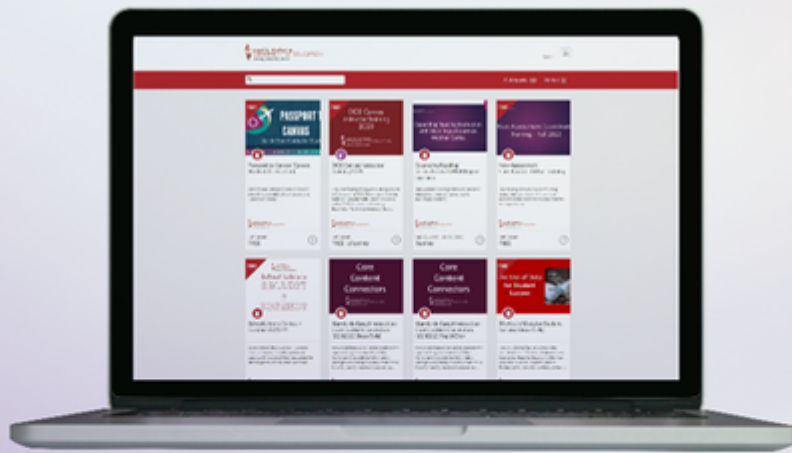

SDSL's Cornerstone Newsletter

South Dakota State Library's e-newsletter

September 28, 2023

A New Learning Platform for Librarians and Other Educators

The Department of Education, of which the SD State Library is a division, has adopted a new professional learning platform. Instructure Canvas will allow users to register for offerings, participate in learning experiences, and access records of training completed through this system. All items are considered "courses" within the platform even if they are webinars, workshops, conferences, or in-person events.

Access the new PLATFORM

sded.sd.gov

Department of Education Catalog: <https://sded.sd.gov/>

SD State Library Specific Catalog: <https://sded.sd.gov/browse/division-of-the-state-library/>

Enrollment

1. To enroll in a “course” in the catalog, you will first log-in to the system at one of the above URLs, find the course for which you would like to register, click on it, and then click the “Enroll Now” button.
2. **If you have a K12 email account**, you will login using the same login information you use for your K12 account.

Canvas Course Dashboard: <https://sded.instructure.com/> (this is where you will find your courses after you enroll; alternatively, you can click on your name in the top right corner of sded.sd.gov and select “Canvas” from the drop-down menu.)